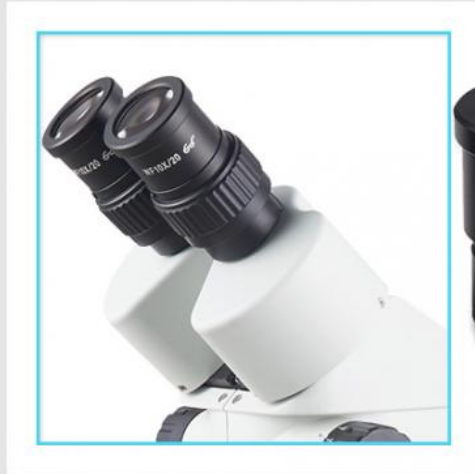

PRODUCT DISPLAY

○ Eyepiece WF10X/20mm

○ 0.7x-4.5x, Magnification Up To 3.5x-180x With Optional Eyepieces And Auxiliary Objectives