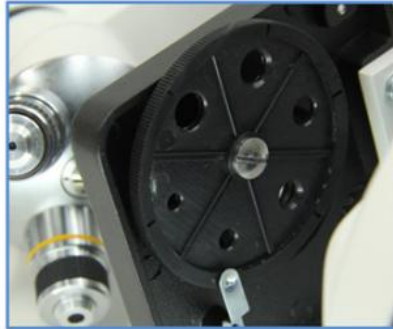

Product Specification

- Head: Monocular Head, 360° Rotatable
- Eyepiece: WF10x
- Objective: Achromatic 4x, 10x, 40x
- Nosepiece: Backward Triple Revolving Nosepiece
- Stage: Clip Stage With Disc Diaphragm
- Focusing: Coaxial Coarse & Fine Focusing Knob
- Illumination: LED Light
- Power Supply: External Transformer, 3xAA Battery Available
- Highlight: **40x compound optical microscope, eyepiece lens compound optical microscope, WF10x monocular light microscope**

More Images

Product Description

Student LED Electron Monocular Biological Microscope

Monocular, WF10x, Triple, Achromatic 4x10x40, Clip Stage 95x95mm, Single Lens Condenser + Disc Diaphragm, Coarse & Fine Focusing, LED Light Brightness Adjustable, External AD Adapter (or 3xAA Battery)
Classical & Popular Student Microscope Model In Amazon Market
Monocular Head 45° Inclined, 360° Rotatable
Eyepiece WF10x/18mm, Achromatic Objective 4x,10x,40x Spring
Plan Stage With Clips 90x90mm
LED Light For Bottom Transmit Illumination

THE KEY TO MICRO WORLD

OPTO-EDU

A11.1321 Student Biological Microscope

WF10X Eyepiece With Pointer

Achromatic Objectives 4x, 10x, 40x

Product Details

Backward triple revolving nosepiece
Achromatic 4x,10x,40x

Single layer working stage with slide clip

Disc diaphragm, adjust the amount of incoming
light to obtain higher quality images

Built-in Bottom LED light, brightness adjustable

A11.1321 Student Biological Microscope