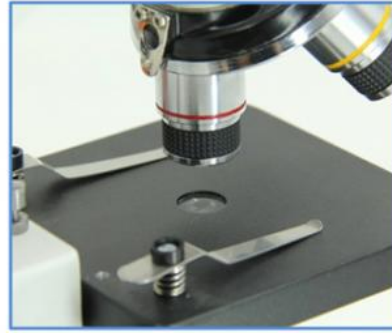

Product Specification

- Head: Monocular Head, 360° Rotatable
- Eyepiece: WF10x
- Objective: Achromatic 4x, 10x, 40x
- Nosepiece: Backward Triple Revolving Nosepiece
- Stage: Clip Stage With Disc Diaphragm
- Focusing: Coaxial Coarse & Fine Focusing Knob
- Illumination: LED Light
- Power Supply: External Transformer, 3xAA Battery Available
- Highlight: **40x compound optical microscope, eyepiece lens compound optical microscope, WF10x monocular light microscope**

More Images

Product Description

Student LED Electron Monocular Biological Microscope

Monocular, WF10x, Triple, Achromatic 4x10x40, Clip Stage 95x95mm, Single Lens Condenser + Disc Diaphragm, Coarse & Fine Focusing, LED Light Brightness Adjustable, External AD Adapter (or 3xAA Battery)
Classical & Popular Student Microscope Model In Amazon Market
Monocular Head 45° Inclined, 360° Rotatable
Eyepiece WF10x/18mm, Achromatic Objective 4x,10x,40x Spring
Plan Stage With Clips 90x90mm
LED Light For Bottom Transmit Illumination

THE KEY TO MICRO WORLD

OPTO-EDU

A11.1321 Student Biological Microscope

WF10X Eyepiece With Pointer

Achromatic Objectives 4x, 10x, 40x

Product Details

Backward triple revolving nosepiece
Achromatic 4x,10x,40x

Single layer working stage with slide clip

Disc diaphragm, adjust the amount of incoming
light to obtain higher quality images

Built-in Bottom LED light, brightness adjustable

A11.1321 Student Biological Microscope