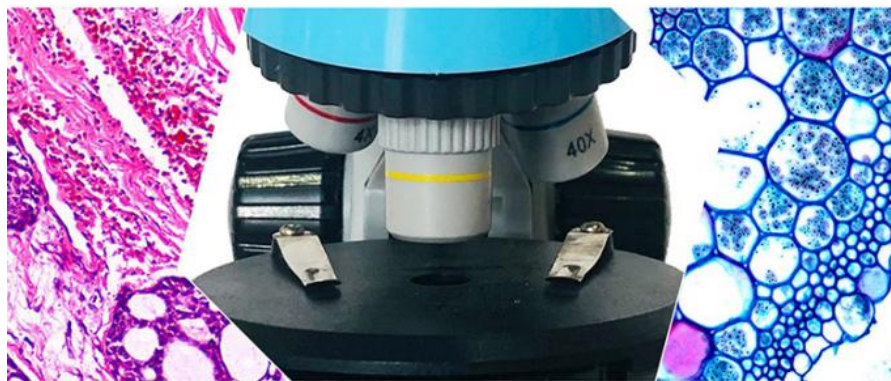

Product Description

Monocular, 45°, WF10x-16x zoom eyepiece, Triple, Objective 4x10x40xs, stage 81*81mm with clip, 6 holes disc disphragm, LED lamp, brightness adjustable, plastic base with battery pack.

A11.1527 Student Biological Microscope	
Head	Monocular, 45°
Eyepiece	WF10x-16x zoom eyepiece
Nosepiece	Triple
Objective	4x, 10x, 40xs
Magnification	40x~640x
Working Stage	Clip Stage, 81x81mm, With 6 Holes Iris Diaphragm
Focusing	Coarse Focusing Knob, Focusing Range 25mm
Light Source	LED Illumination, Brightness Adjustable
Power	3xAAA Battery
Packing	Polyfoam Protection + Strong Master Carton

THE KEY TO MICRO WORLD

OPTO-EDU