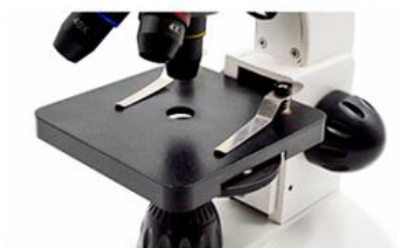

OPTO-EDU

Product Specification

- Eyepiece: WF10x
- Nosepiece: 3 Holes
- Objective: Achromatic 4x,10x,40x
- Working Stage: Plain Stage With Clip
- Condenser: Single Lens
- Focusing: Coarse
- Light Source: Dual Light Top & Bottom LED Light
- Power Supply: Battery
- Highlight: **led light student compound microscope , cordless student compound microscope , coarse student compound microscope**

Product Details

01 HEAD

Monocular head inclined at 45°, rotatable 360°. With WF10x eyepiece.

02 NOSEPIECE

Triple revolving nosepiece with precise click stop. Equipped with 35mm achromatic CF objective 4X, 10X, 40Xs (oil).

03 WORKING STAGE

Plain stage with clip, with upper safety stop to protect slide and objectives.

04 FOCUSING

Coarse focusing knob adjustment, with tension adjustment. Fine division 0.002mm, coarse stroke 36mm.