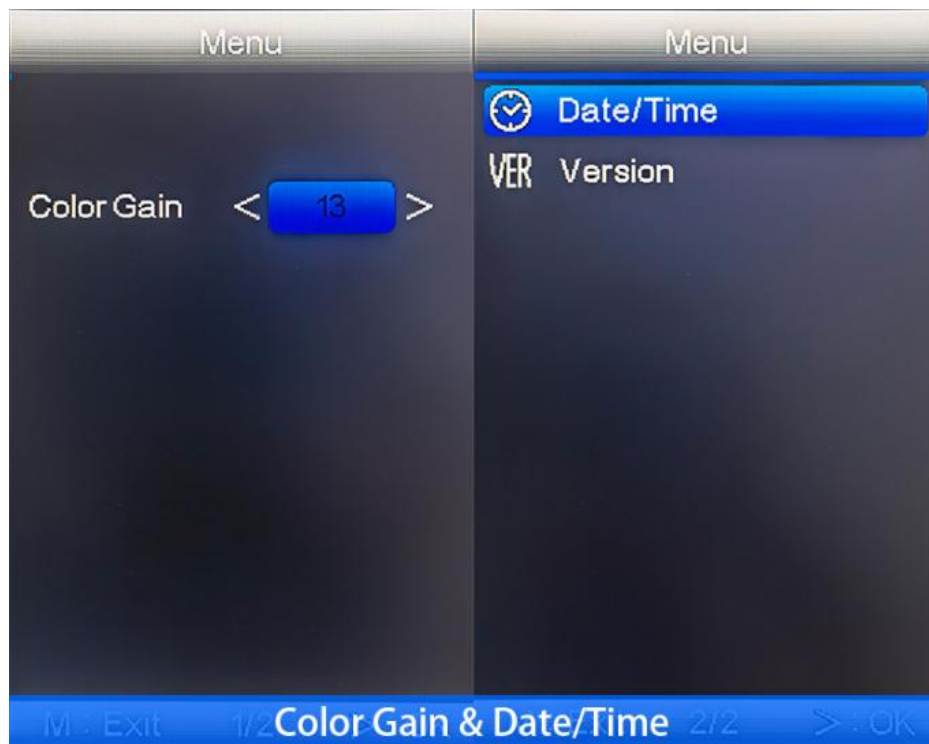

Cross Line 2 Lines With Scale, Sharpness, Contrast, Saturation Adjustable.

Our Product Introduction

for more products please visit us on cnoec.com

2K HDMI + USB Output At Same Time

2K HDMI + USB Output At Same Time

The software can realize preview, save, export, Measurement Function and other functions.

The software can realize preview, save, export, Measurement Function and other functions.

A59.4231 2K HDMI Digital Camera, 60M	
Sensor	1/2.3" Panasonic CMOS
Pixel Size	1.335µm × 1.335µm
Output	HDMI(Type A), USB(Type B), TF Card Output To USB + HDMI At Same Time
HDMI Photo Resolution	60MP (4:3), Default 38MP (4:3), Capture To TF Card
HDMI Video Resolution	2K@30FPS, 1080p@60FPS, Capture To TF Card
HDMI Control	Quick Control Buttons On Camera & IR Remote Controller HDMI Interface Menu Support English/Chinese
HDMI Photo Scale	Support 4:3, 16:9
USB Output	1920*1080@30FPS 2.0M 1280*720@30FPS, 1024*768@30FPS 640*480@30FPS (Driver Free)
TF Card	16G TF Card Included, Support Max 64GB
Exposure	Auto/Manual Adjustable
White Balance	Auto/Manual Adjustable
Color	RGB Adjustable Separtely
Cross Line	8 Lines, Color, Width, Position Adjustable; 2 Lines With Scale 2 Lines With Dot, Color, Width, Position Adjustable;
Menu	Sharpness, Contrast, Saturation Adjustable
Mono Negative	Support
Mirror Image	Support Horizontal & Vertical Mirror
Language	Chinese/English
Digital Zoom	Support
IR Remote Controller	Remote Control To Take Photo, Video, Set Menu
Input	DC 12V (Support 5-19V), 55-21mm Socket
Power Consumption	Max 0.15W (12V,0.12A)
Adapter	C/CS Mount
Product Size	74*74*35mm
Product Weight	150g
Package Size	160*100*80mm
Package Weight	450g
Packaging list	Camera/Adapter/Remoter/USB Cable/HDMI Cable/ 16G TF Card/Instruction Manual