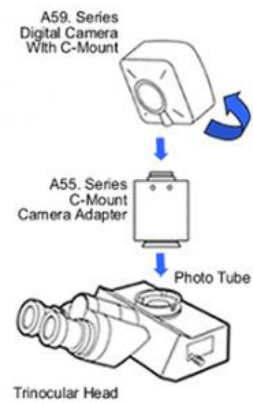

Support Remote Controller

Black Color Optional

OPTO-EDU

How Camera Connect To Microscope

1. To Trinocular Microscope On Straight Photo Tube

2. To Trinocular Microscope On Eyepiece Photo Tube

3. To Binocular Microscope On Eyepiece Tube

The software can realize preview, save, export, Measurement Function and other functions.

The software can realize preview, save, export, Measurement Function and other functions.

A59.4231 2K HDMI Digital Camera, 60M	
Sensor	1/2.3" Panasonic CMOS
Pixel Size	1.335µm × 1.335µm
Output	HDMI(Type A), USB(Type B), TF Card Output To USB + HDMI At Same Time
HDMI Photo Resolution	60MP (4:3), Default 38MP (4:3), Capture To TF Card
HDMI Video Resolution	2K@30FPS, 1080p@60FPS, Capture To TF Card
HDMI Control	Quick Control Buttons On Camera & IR Remote Controller HDMI Interface Menu Support English/Chinese
HDMI Photo Scale	Support 4:3, 16:9
USB Output	1920*1080@30FPS 2.0M 1280*720@30FPS, 1024*768@30FPS 640*480@30FPS (Driver Free)
TF Card	16G TF Card Included, Support Max 64GB
Exposure	Auto/Manual Adjustable
White Balance	Auto/Manual Adjustable
Color	RGB Adjustable Separtely
Cross Line	8 Lines, Color, Width, Position Adjustable; 2 Lines With Scale 2 Lines With Dot, Color, Width, Position Adjustable;
Menu	Sharpness, Contrast, Saturation Adjustable
Mono Negative	Support
Mirror Image	Support Horizontal & Vertical Mirror
Language	Chinese/English
Digital Zoom	Support
IR Remote Controller	Remote Control To Take Photo, Video, Set Menu
Input	DC 12V (Support 5-19V), 55-21mm Socket
Power Consumption	Max 0.15W (12V,0.12A)
Adapter	C/CS Mount
Product Size	74*74*35mm
Product Weight	150g
Package Size	160*100*80mm
Package Weight	450g
Packaging list	Camera/Adapter/Remoter/USB Cable/HDMI Cable/ 16G TF Card/Instruction Manual