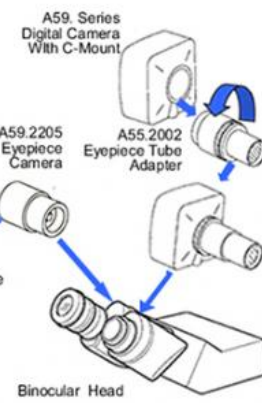

Support Remote Controller

Black Color Optional

OPTO-EDU

How Camera Connect To Microscope

1. To Trinocular Microscope On Straight Photo Tube

2. To Trinocular Microscope On Eyepiece Photo Tube

3. To Binocular Microscope On Eyepiece Tube

The software can realize preview, save, export, Measurement Function and other functions.

The software can realize preview, save, export, Measurement Function and other functions.

A59.4231 2K HDMI Digital Camera, 60M	
Sensor	1/2.3" Panasonic CMOS
Pixel Size	1.335µm × 1.335µm
Output	HDMI(Type A), USB(Type B), TF Card Output To USB + HDMI At Same Time
HDMI Photo Resolution	60MP (4:3), Default 38MP (4:3), Capture To TF Card
HDMI Video Resolution	2K@30FPS, 1080p@60FPS, Capture To TF Card
HDMI Control	Quick Control Buttons On Camera & IR Remote Controller HDMI Interface Menu Support English/Chinese
HDMI Photo Scale	Support 4:3, 16:9
USB Output	1920*1080@30FPS 2.0M 1280*720@30FPS, 1024*768@30FPS 640*480@30FPS (Driver Free)
TF Card	16G TF Card Included, Support Max 64GB
Exposure	Auto/Manual Adjustable
White Balance	Auto/Manual Adjustable
Color	RGB Adjustable Separtely
Cross Line	8 Lines, Color, Width, Position Adjustable; 2 Lines With Scale 2 Lines With Dot, Color, Width, Position Adjustable;
Menu	Sharpness, Contrast, Saturation Adjustable
Mono Negative	Support
Mirror Image	Support Horizontal & Vertical Mirror
Language	Chinese/English
Digital Zoom	Support
IR Remote Controller	Remote Control To Take Photo, Video, Set Menu
Input	DC 12V (Support 5-19V), 55-21mm Socket
Power Consumption	Max 0.15W (12V,0.12A)
Adapter	C/CS Mount
Product Size	74*74*35mm
Product Weight	150g
Package Size	160*100*80mm
Package Weight	450g
Packaging list	Camera/Adapter/Remoter/USB Cable/HDMI Cable/ 16G TF Card/Instruction Manual