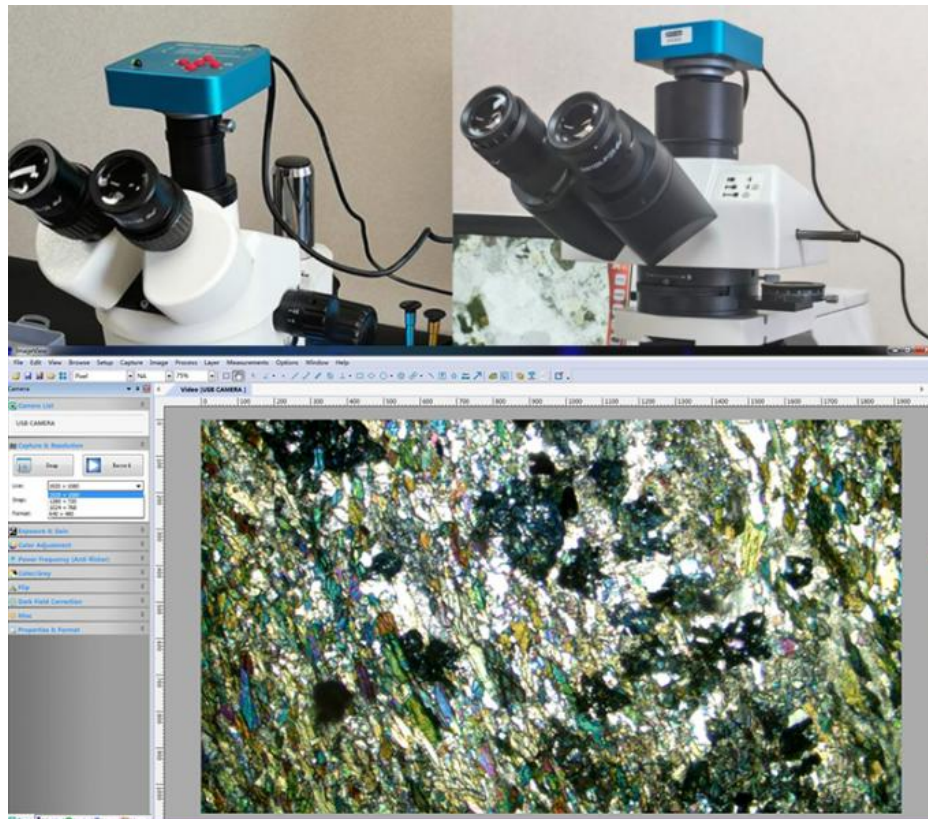

Cross Line 2 Lines With Scale, Sharpness, Contrast, Saturation Adjustable.

Our Product Introduction

for more products please visit us on cnoec.com

2K HDMI + USB Output At Same Time

2K HDMI + USB Output At Same Time

Support Remote Controller

Black Color Optional

OPTO-EDU

How Camera Connect To Microscope

1. To Trinocular Microscope On Straight Photo Tube

2. To Trinocular Microscope On Eyepiece Photo Tube

3. To Binocular Microscope On Eyepiece Tube

The software can realize preview, save, export, Measurement Function and other functions.

The software can realize preview, save, export, Measurement Function and other functions.

A59.4231 2K HDMI Digital Camera, 60M	
Sensor	1/2.3" Panasonic CMOS
Pixel Size	1.335µm × 1.335µm
Output	HDMI(Type A), USB(Type B), TF Card Output To USB + HDMI At Same Time
HDMI Photo Resolution	60MP (4:3), Default 38MP (4:3), Capture To TF Card
HDMI Video Resolution	2K@30FPS, 1080p@60FPS, Capture To TF Card
HDMI Control	Quick Control Buttons On Camera & IR Remote Controller HDMI Interface Menu Support English/Chinese
HDMI Photo Scale	Support 4:3, 16:9
USB Output	1920*1080@30FPS 2.0M 1280*720@30FPS, 1024*768@30FPS 640*480@30FPS (Driver Free)
TF Card	16G TF Card Included, Support Max 64GB
Exposure	Auto/Manual Adjustable
White Balance	Auto/Manual Adjustable
Color	RGB Adjustable Separtely
Cross Line	8 Lines, Color, Width, Position Adjustable; 2 Lines With Scale 2 Lines With Dot, Color, Width, Position Adjustable;
Menu	Sharpness, Contrast, Saturation Adjustable
Mono Negative	Support
Mirror Image	Support Horizontal & Vertical Mirror
Language	Chinese/English
Digital Zoom	Support
IR Remote Controller	Remote Control To Take Photo, Video, Set Menu
Input	DC 12V (Support 5-19V), 55-21mm Socket
Power Consumption	Max 0.15W (12V,0.12A)
Adapter	C/CS Mount
Product Size	74*74*35mm
Product Weight	150g
Package Size	160*100*80mm
Package Weight	450g
Packaging list	Camera/Adapter/Remoter/USB Cable/HDMI Cable/ 16G TF Card/Instruction Manual