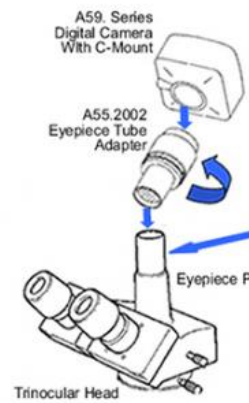

Support Remote Controller

Black Color Optional

OPTO-EDU

How Camera Connect To Microscope

1. To Trinocular Microscope On Straight Photo Tube

2. To Trinocular Microscope On Eyepiece Photo Tube

3. To Binocular Microscope On Eyepiece Tube

The software can realize preview, save, export, Measurement Function and other functions.

The software can realize preview, save, export, Measurement Function and other functions.

A59.4231 2K HDMI Digital Camera, 60M	
Sensor	1/2.3" Panasonic CMOS
Pixel Size	1.335µm × 1.335µm
Output	HDMI(Type A), USB(Type B), TF Card Output To USB + HDMI At Same Time
HDMI Photo Resolution	60MP (4:3), Default 38MP (4:3), Capture To TF Card
HDMI Video Resolution	2K@30FPS, 1080p@60FPS, Capture To TF Card
HDMI Control	Quick Control Buttons On Camera & IR Remote Controller HDMI Interface Menu Support English/Chinese
HDMI Photo Scale	Support 4:3, 16:9
USB Output	1920*1080@30FPS 2.0M 1280*720@30FPS, 1024*768@30FPS 640*480@30FPS (Driver Free)
TF Card	16G TF Card Included, Support Max 64GB
Exposure	Auto/Manual Adjustable
White Balance	Auto/Manual Adjustable
Color	RGB Adjustable Separtely
Cross Line	8 Lines, Color, Width, Position Adjustable; 2 Lines With Scale 2 Lines With Dot, Color, Width, Position Adjustable;
Menu	Sharpness, Contrast, Saturation Adjustable
Mono Negative	Support
Mirror Image	Support Horizontal & Vertical Mirror
Language	Chinese/English
Digital Zoom	Support
IR Remote Controller	Remote Control To Take Photo, Video, Set Menu
Input	DC 12V (Support 5-19V), 55-21mm Socket
Power Consumption	Max 0.15W (12V,0.12A)
Adapter	C/CS Mount
Product Size	74*74*35mm
Product Weight	150g
Package Size	160*100*80mm
Package Weight	450g
Packaging list	Camera/Adapter/Remoter/USB Cable/HDMI Cable/ 16G TF Card/Instruction Manual