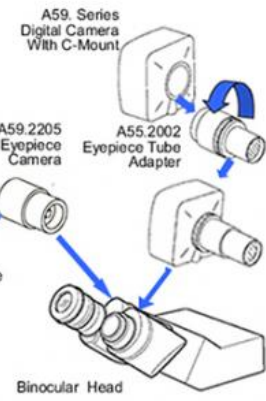

for more products please visit us on cnoec.com

More Images

Product Description

18M 1/2.3" CMOS Panasonic Sensor, Pixel Size 1.43x1.43 μ m

HDMI+USB Output At Same Time, TF Card 16G

HDMI Photo Resolution 60M, Video Resolution 2K@30fps

USB2.0 Output Driver Free With Measuring Function Software

Cross Line 2 Lines With Scale, Sharpness, Contrast, Saturation Adjustable.

2K HDMI + USB Output At Same Time

2K HDMI + USB Output At Same Time

Support Remote Controller

1. To Trinocular Microscope On Straight Photo Tube

2. To Trinocular Microscope On Eyepiece Photo Tube

3. To Binocular Microscope On Eyepiece Tube

The software can realize preview, save, export, Measurement Function and other functions.

White Balance	Auto/Manual Adjustable
Color	RGB Adjustable Separately
Cross Line	8 Lines, Color, Width, Position Adjustable; 2 Lines With Scale 2 Lines With Dot, Color, Width, Position Adjustable;
Menu	Sharpness, Contrast, Saturation Adjustable
Mono Negative	Support
Mirror Image	Support Horizontal & Vertical Mirror
Language	Chinese/English
Digital Zoom	Support
IR Remote Controller	Remote Control To Take Photo, Video, Set Menu
Input	DC 12V (Support 5-19V), 55-21mm Socket
Power Consumption	Max 0.15W (12V,0.12A)
Adapter	C/CS Mount
Product Size	55*55*60mm
Product Weight	200g
Package Size	160*100*80mm
Package Weight	450g
Packaging list	Camera/Adapter/Remoter/USB Cable/HDMI Cable/ 16G TF Card/Instruction Manual