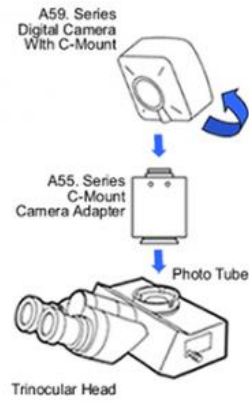

for more products please visit us on cnoec.com

More Images

Product Description

18M 1/2.3" CMOS Panasonic Sensor, Pixel Size 1.43x1.43 μ m

HDMI+USB Output At Same Time, TF Card 16G

HDMI Photo Resolution 60M, Video Resolution 2K@30fps

USB2.0 Output Driver Free With Measuring Function Software

Cross Line 2 Lines With Scale, Sharpness, Contrast, Saturation Adjustable.

2K HDMI + USB Output At Same Time

2K HDMI + USB Output At Same Time

Support Remote Controller

1. To Trinocular Microscope On Straight Photo Tube

2. To Trinocular Microscope On Eyepiece Photo Tube

3. To Binocular Microscope On Eyepiece Tube

The software can realize preview, save, export, Measurement Function and other functions.

White Balance	Auto/Manual Adjustable
Color	RGB Adjustable Separately
Cross Line	8 Lines, Color, Width, Position Adjustable; 2 Lines With Scale 2 Lines With Dot, Color, Width, Position Adjustable;
Menu	Sharpness, Contrast, Saturation Adjustable
Mono Negative	Support
Mirror Image	Support Horizontal & Vertical Mirror
Language	Chinese/English
Digital Zoom	Support
IR Remote Controller	Remote Control To Take Photo, Video, Set Menu
Input	DC 12V (Support 5-19V), 55-21mm Socket
Power Consumption	Max 0.15W (12V,0.12A)
Adapter	C/CS Mount
Product Size	55*55*60mm
Product Weight	200g
Package Size	160*100*80mm
Package Weight	450g
Packaging list	Camera/Adapter/Remoter/USB Cable/HDMI Cable/ 16G TF Card/Instruction Manual