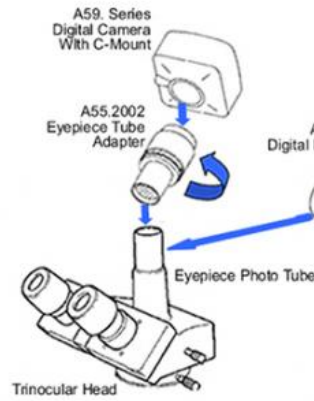

for more products please visit us on cnoec.com

More Images

Product Description

18M 1/2.3" CMOS Panasonic Sensor, Pixel Size 1.43x1.43 μ m

HDMI+USB Output At Same Time, TF Card 16G

HDMI Photo Resolution 60M, Video Resolution 2K@30fps

USB2.0 Output Driver Free With Measuring Function Software

Cross Line 2 Lines With Scale, Sharpness, Contrast, Saturation Adjustable.

2K HDMI + USB Output At Same Time

2K HDMI + USB Output At Same Time

Support Remote Controller

1. To Trinocular Microscope On Straight Photo Tube

2. To Trinocular Microscope On Eyepiece Photo Tube

3. To Binocular Microscope On Eyepiece Tube

The software can realize preview, save, export, Measurement Function and other functions.

White Balance	Auto/Manual Adjustable
Color	RGB Adjustable Separately
Cross Line	8 Lines, Color, Width, Position Adjustable; 2 Lines With Scale 2 Lines With Dot, Color, Width, Position Adjustable;
Menu	Sharpness, Contrast, Saturation Adjustable
Mono Negative	Support
Mirror Image	Support Horizontal & Vertical Mirror
Language	Chinese/English
Digital Zoom	Support
IR Remote Controller	Remote Control To Take Photo, Video, Set Menu
Input	DC 12V (Support 5-19V), 55-21mm Socket
Power Consumption	Max 0.15W (12V,0.12A)
Adapter	C/CS Mount
Product Size	55*55*60mm
Product Weight	200g
Package Size	160*100*80mm
Package Weight	450g
Packaging list	Camera/Adapter/Remoter/USB Cable/HDMI Cable/ 16G TF Card/Instruction Manual