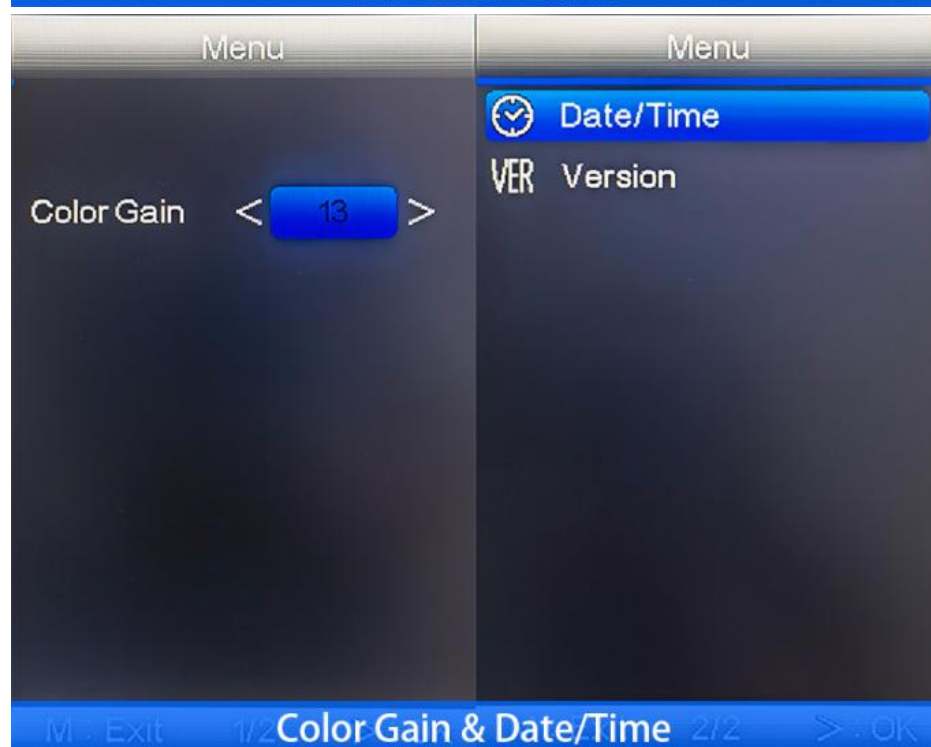

USB2.0 Output Driver Free With Measuring Function Software

Cross Line 2 Lines With Scale, Sharpness, Contrast, Saturation Adjustable.

2K HDMI + USB Output At Same Time

2K HDMI + USB Output At Same Time

Support Remote Controller

1. To Trinocular Microscope On Straight Photo Tube

2. To Trinocular Microscope On Eyepiece Photo Tube

3. To Binocular Microscope On Eyepiece Tube

The software can realize preview, save, export, Measurement Function and other functions.

White Balance	Auto/Manual Adjustable
Color	RGB Adjustable Separately
Cross Line	8 Lines, Color, Width, Position Adjustable; 2 Lines With Scale 2 Lines With Dot, Color, Width, Position Adjustable;
Menu	Sharpness, Contrast, Saturation Adjustable
Mono Negative	Support
Mirror Image	Support Horizontal & Vertical Mirror
Language	Chinese/English
Digital Zoom	Support
IR Remote Controller	Remote Control To Take Photo, Video, Set Menu
Input	DC 12V (Support 5-19V), 55-21mm Socket
Power Consumption	Max 0.15W (12V,0.12A)
Adapter	C/CS Mount
Product Size	55*55*60mm
Product Weight	200g
Package Size	160*100*80mm
Package Weight	450g
Packaging list	Camera/Adapter/Remoter/USB Cable/HDMI Cable/ 16G TF Card/Instruction Manual