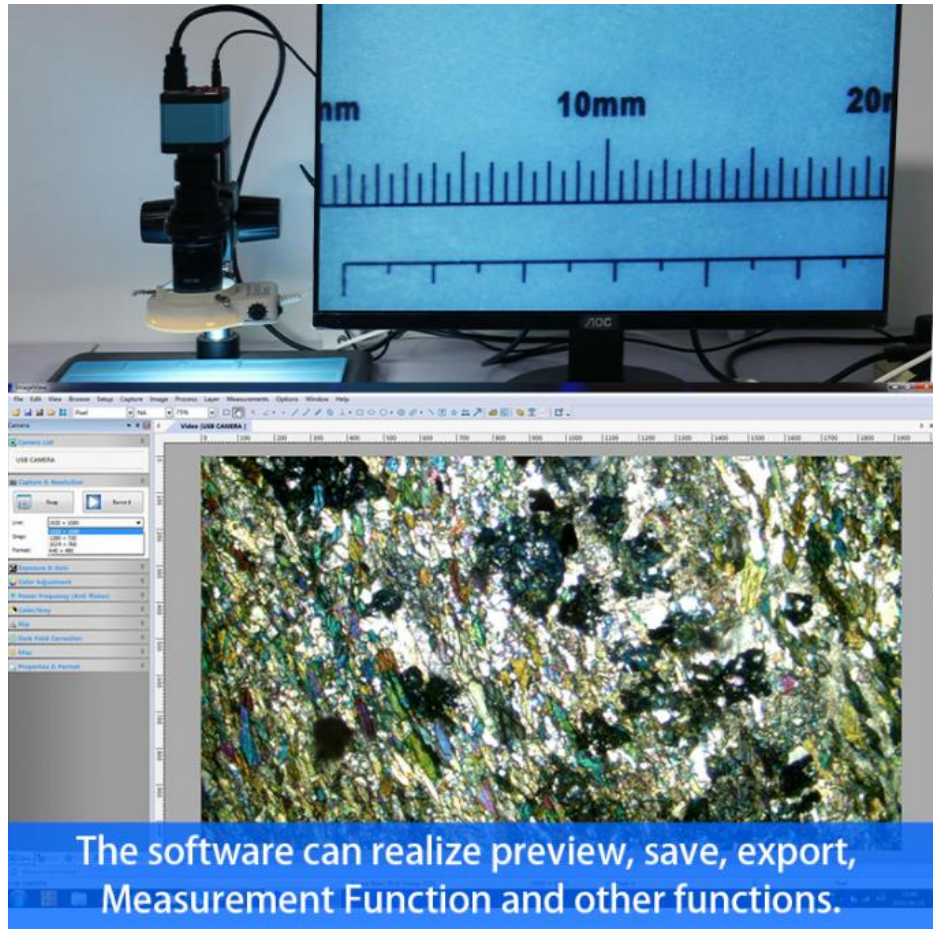

1. To Trinocular Microscope On Straight Photo Tube

2. To Trinocular Microscope On Eyepiece Photo Tube

3. To Binocular Microscope On Eyepiece Tube

The software can realize preview, save, export, Measurement Function and other functions.