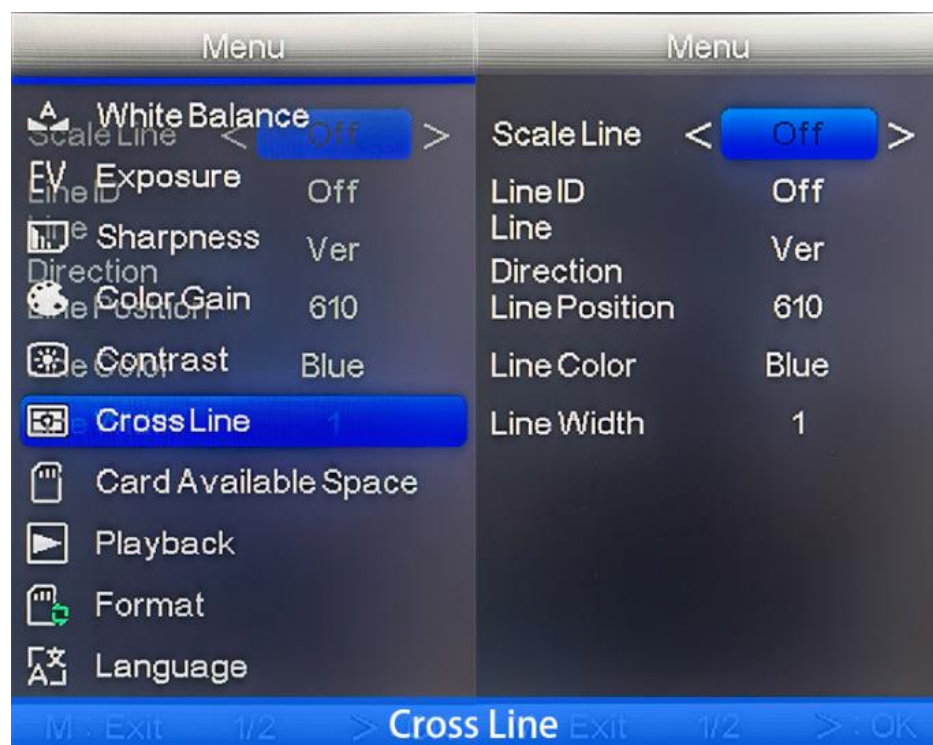

USB2.0 Output Driver Free With Measuring Function Software

Cross Line 2 Lines With Scale, Sharpness, Contrast, Saturation Adjustable.

2K HDMI + USB Output At Same Time

2K HDMI + USB Output At Same Time

Support Remote Controller

1. To Trinocular Microscope On Straight Photo Tube

2. To Trinocular Microscope On Eyepiece Photo Tube

3. To Binocular Microscope On Eyepiece Tube

The software can realize preview, save, export, Measurement Function and other functions.

White Balance	Auto/Manual Adjustable
Color	RGB Adjustable Separately
Cross Line	8 Lines, Color, Width, Position Adjustable; 2 Lines With Scale 2 Lines With Dot, Color, Width, Position Adjustable;
Menu	Sharpness, Contrast, Saturation Adjustable
Mono Negative	Support
Mirror Image	Support Horizontal & Vertical Mirror
Language	Chinese/English
Digital Zoom	Support
IR Remote Controller	Remote Control To Take Photo, Video, Set Menu
Input	DC 12V (Support 5-19V), 55-21mm Socket
Power Consumption	Max 0.15W (12V,0.12A)
Adapter	C/CS Mount
Product Size	55*55*60mm
Product Weight	200g
Package Size	160*100*80mm
Package Weight	450g
Packaging list	Camera/Adapter/Remoter/USB Cable/HDMI Cable/ 16G TF Card/Instruction Manual