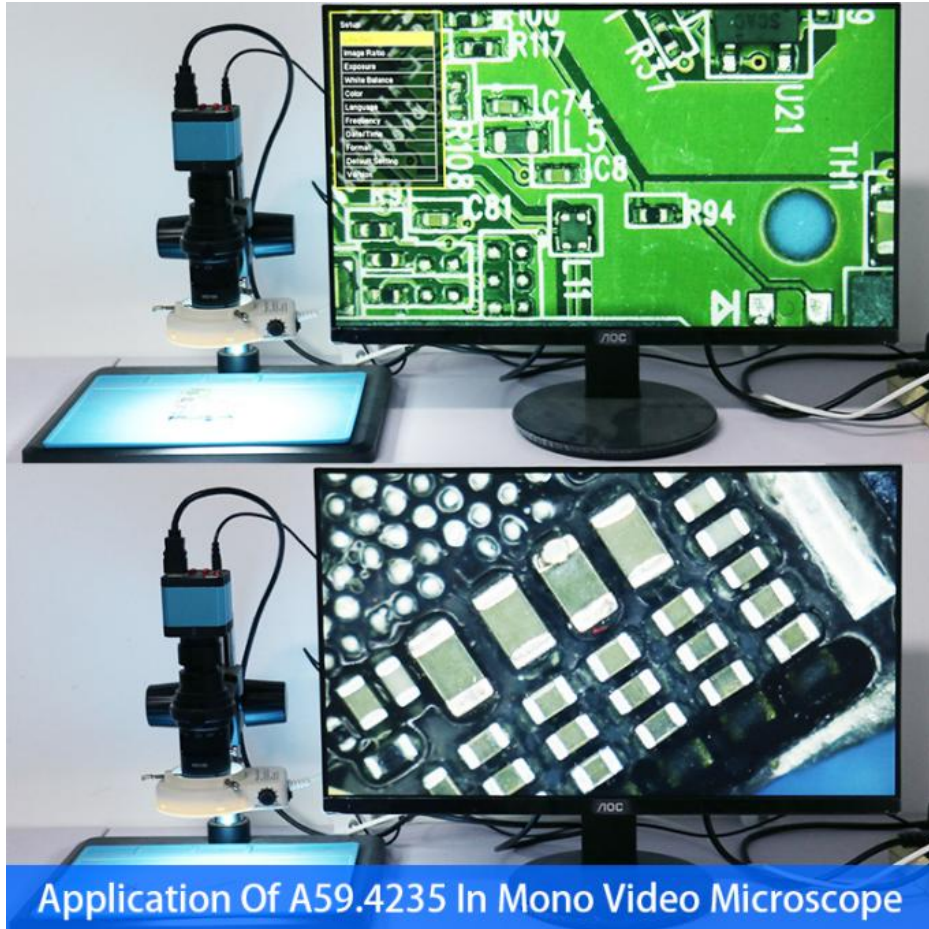

OPTO-EDU

Product Specification

- Sensor: Panasonic CMOS 21M, 1/2.3"
- Pixel Size: 1.335 μ m X 1.335 μ m
- Output: HD(Type A), USB(Type B), TF Card
- Photo Resolution: 38M
- HD Support: 4:3, 16:9, 16:10
- White Balance: Auto/Manual, RGB Adjustable Separately
- Highlight: **usb digital microscope, infinity plan microscope**

for more products please visit us on cnoec.com

More Images

Product Description

18M 1/2.3" CMOS Panasonic Sensor, Pixel Size 1.43x1.43 μ m

HDMI+USB Output At Same Time, TF Card 16G

HDMI Photo Resolution 60M, Video Resolution 2K@30fps

USB2.0 Output Driver Free With Measuring Function Software

Cross Line 2 Lines With Scale, Sharpness, Contrast, Saturation Adjustable.

2K HDMI + USB Output At Same Time

2K HDMI + USB Output At Same Time

Support Remote Controller

White Balance	Auto/Manual Adjustable
Color	RGB Adjustable Separately
Cross Line	8 Lines, Color, Width, Position Adjustable; 2 Lines With Scale 2 Lines With Dot, Color, Width, Position Adjustable;
Menu	Sharpness, Contrast, Saturation Adjustable
Mono Negative	Support
Mirror Image	Support Horizontal & Vertical Mirror
Language	Chinese/English
Digital Zoom	Support
IR Remote Controller	Remote Control To Take Photo, Video, Set Menu
Input	DC 12V (Support 5-19V), 55-21mm Socket
Power Consumption	Max 0.15W (12V,0.12A)
Adapter	C/CS Mount
Product Size	55*55*60mm
Product Weight	200g
Package Size	160*100*80mm
Package Weight	450g
Packaging list	Camera/Adapter/Remoter/USB Cable/HDMI Cable/ 16G TF Card/Instruction Manual