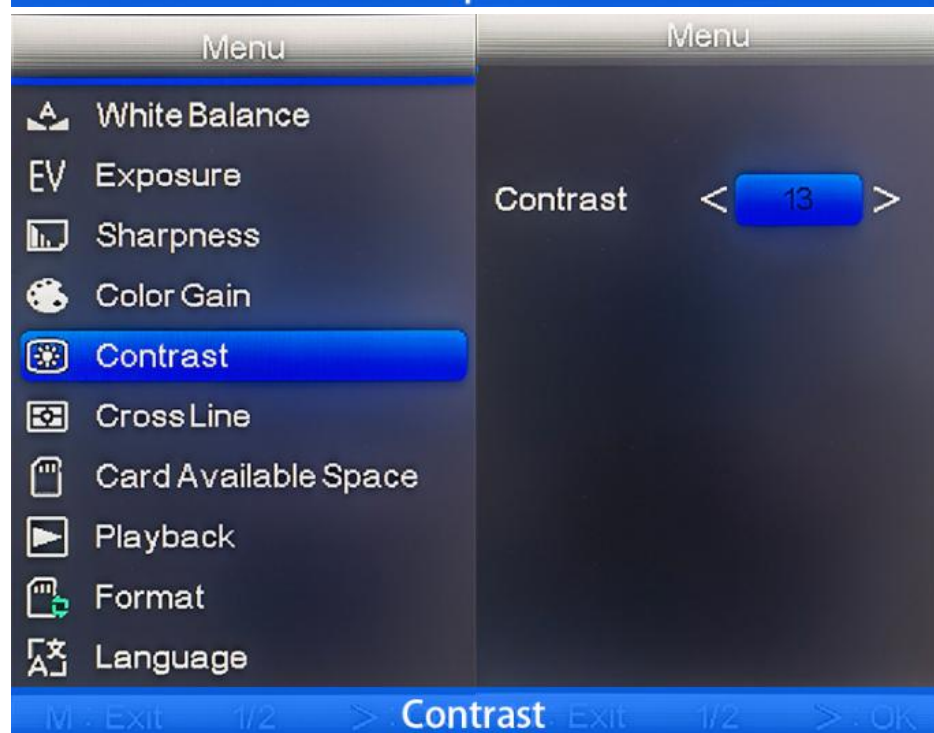

USB2.0 Output Driver Free With Measuring Function Software

Cross Line 2 Lines With Scale, Sharpness, Contrast, Saturation Adjustable.

2K HDMI + USB Output At Same Time

2K HDMI + USB Output At Same Time

Support Remote Controller

1. To Trinocular Microscope On Straight Photo Tube

2. To Trinocular Microscope On Eyepiece Photo Tube

3. To Binocular Microscope On Eyepiece Tube

The software can realize preview, save, export, Measurement Function and other functions.

White Balance	Auto/Manual Adjustable
Color	RGB Adjustable Separately
Cross Line	8 Lines, Color, Width, Position Adjustable; 2 Lines With Scale 2 Lines With Dot, Color, Width, Position Adjustable;
Menu	Sharpness, Contrast, Saturation Adjustable
Mono Negative	Support
Mirror Image	Support Horizontal & Vertical Mirror
Language	Chinese/English
Digital Zoom	Support
IR Remote Controller	Remote Control To Take Photo, Video, Set Menu
Input	DC 12V (Support 5-19V), 55-21mm Socket
Power Consumption	Max 0.15W (12V,0.12A)
Adapter	C/CS Mount
Product Size	55*55*60mm
Product Weight	200g
Package Size	160*100*80mm
Package Weight	450g
Packaging list	Camera/Adapter/Remoter/USB Cable/HDMI Cable/ 16G TF Card/Instruction Manual