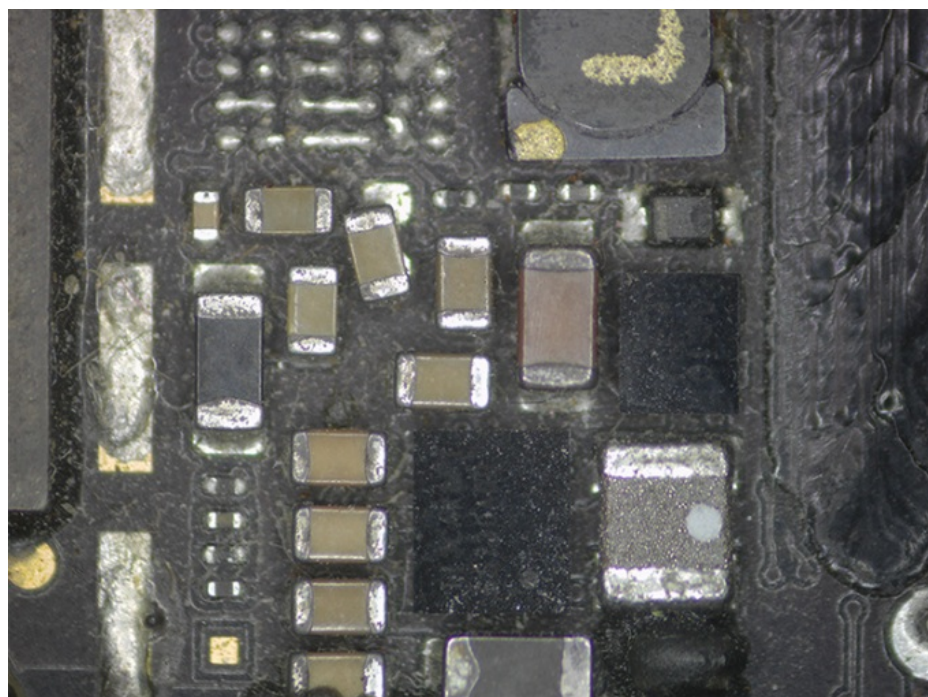

More Images

Product Description

ccd camera for microscope

OPTO-EDU A59.231 38mp Digital Eyepiece Camera For Microscope With Electronic Usb HD USB Digital Camera For Trinocular Microscope

Our Strength

25+ Years Professional Experience Know Microscopes Best
150+ Microscope & Accessory Manufacturers From China
200+ Hot Sale & Newest Update Microscope Model Every Month
720+ Customers From All Over World Keep Rising
1200+ Microscope Models To Create One-Stop Purchase Platform
OPTO-EDU As Famous Brand For Microscope In China & USA
Top Seller For Microscope on Alibaba Recommend To 99% User
Most Professional Sale Team Supply Best Microscope Solution

A59.4231 2K HDMI Digital Camera, 38.0M	
Sensor	Panasonic CMOS 21M, 1/2.3"
Pixel Size	1.335 μ m \times 1.335 μ m
Output	HDMI(Type A), USB(Type B),TF Card
Photo Resolution	38M
Video Resolution	2K@30fps, 1080p@60fps USB2.0 Output (No Driver Need) 1920*1080@30 1280*720@30 640*480@30 HDMI 1920*1080 60fps, Output With USB at same time
HDMI Support	4:3, 16:9, 16:10
TF Card	Support Max 64GB
White Balance	Auto/Manual, RGB Adjustable Separtely
Exposure	Auto/Manual, Adjustable Exporsure
Cross Line	8 Lines, Color, Width, Position Adjustable; 2 Lines With Scale
Menu	Sharpness, Contrast, Saturation Adjustable
Black/White, Negative Film	Support
Mirror Image	Support
Language	Chinese/English
Digital Zoom Support	With Remote Control Photo, Video
Input	DC 12V (Support 5-19V), 55-21 Socket
Power	Consumption Max 0.15W (12V,0.12A)
Adapter	C/CS Mount
Net Weight	180g
Gross Weight	400g
Size	74*74*35mm
Package Size	160*100*80mm