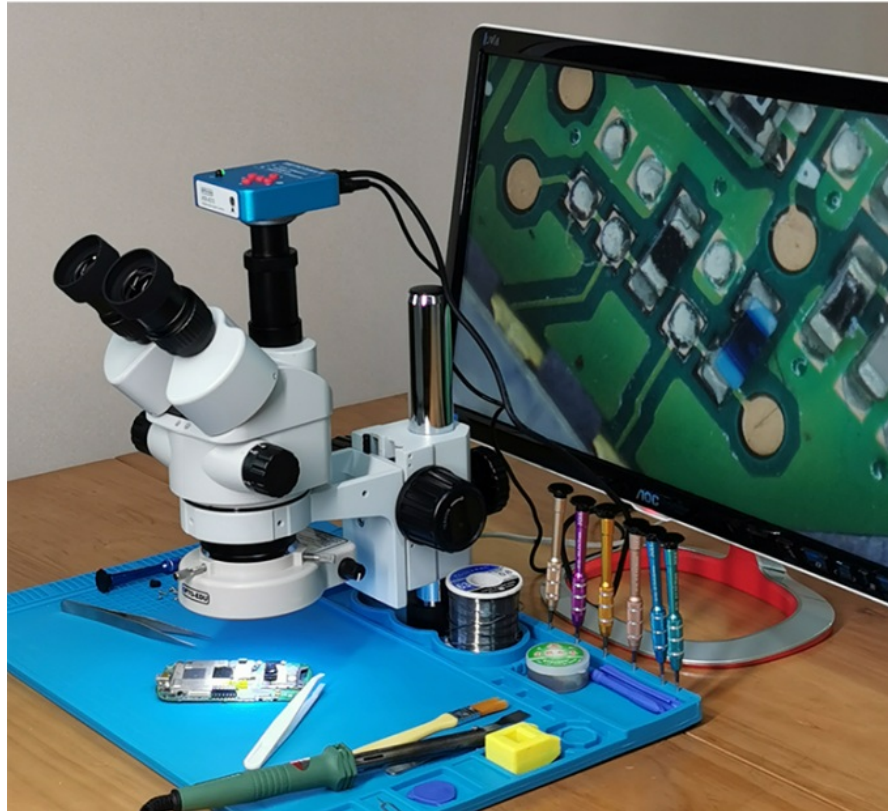

More Images

Product Description

ccd camera for microscope

OPTO-EDU A59.231 38mp Digital Eyepiece Camera For Microscope With Electronic Usb HD USB Digital Camera For Trinocular Microscope

Our Strength

25+ Years Professional Experience Know Microscopes Best
150+ Microscope & Accessory Manufacturers From China
200+ Hot Sale & Newest Update Microscope Model Every Month
720+ Customers From All Over World Keep Rising
1200+ Microscope Models To Create One-Stop Purchase Platform
OPTO-EDU As Famous Brand For Microscope In China & USA
Top Seller For Microscope on Alibaba Recommend To 99% User
Most Professional Sale Team Supply Best Microscope Solution

A59.4231 2K HDMI Digital Camera, 38.0M	
Sensor	Panasonic CMOS 21M, 1/2.3"
Pixel Size	1.335 μ m \times 1.335 μ m
Output	HDMI(Type A), USB(Type B),TF Card
Photo Resolution	38M
Video Resolution	2K@30fps, 1080p@60fps USB2.0 Output (No Driver Need) 1920*1080@30 1280*720@30 640*480@30 HDMI 1920*1080 60fps, Output With USB at same time
HDMI Support	4:3, 16:9, 16:10
TF Card	Support Max 64GB
White Balance	Auto/Manual, RGB Adjustable Separtely
Exposure	Auto/Manual, Adjustable Exporsure
Cross Line	8 Lines, Color, Width, Position Adjustable; 2 Lines With Scale
Menu	Sharpness, Contrast, Saturation Adjustable
Black/White, Negative Film	Support
Mirror Image	Support
Language	Chinese/English
Digital Zoom Support	With Remote Control Photo, Video
Input	DC 12V (Support 5-19V), 55-21 Socket
Power	Consumption Max 0.15W (12V,0.12A)
Adapter	C/CS Mount
Net Weight	180g
Gross Weight	400g
Size	74*74*35mm
Package Size	160*100*80mm