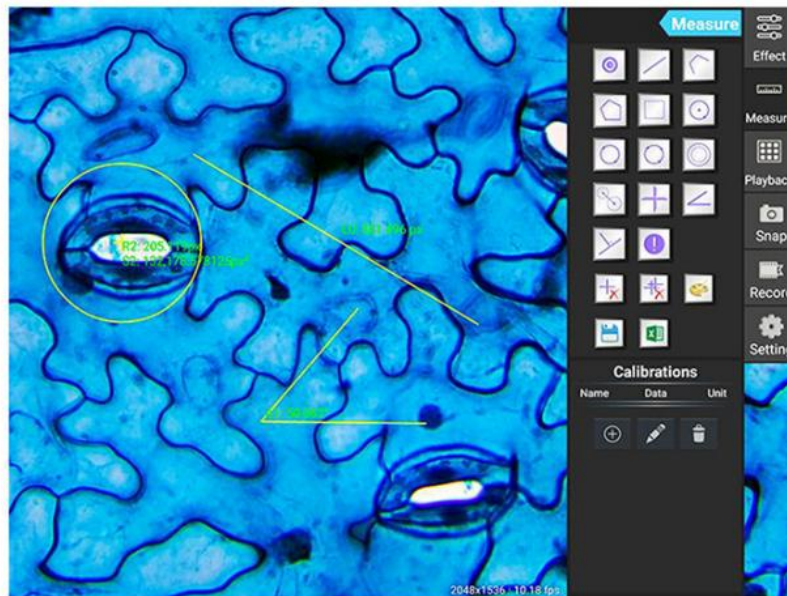

### 9.7" Android Pad + 5.0M Camera

Sharp Image | All-in-One | Photo & Video

for more products please visit us on [cnoec.com](http://cnoec.com)

Our Product Introduction

## Measuring Software Included

Touch Screen | Full Range Measure | 90 Languages