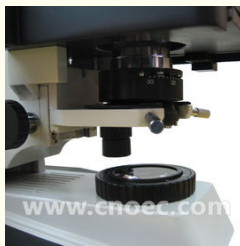

1000X Laboratory Biological Microscope Dark Field Microscopes A11.1117

Our Product Introduction

for more products please visit us on cnoec.com

Basic Information

- Place of Origin: China
- Brand Name: CNOEC, OPTO-EDU
- Certification: CE, Rohs
- Model Number: A11.1117
- Minimum Order Quantity: 1 pc
- Price: Negotiation
- Packaging Details: Carton Packing, For Export Transportation
- Delivery Time: 5~20 Days
- Payment Terms: T/T, West Union, Paypal
- Supply Ability: 5000 pcs/ Month

Product Specification

- Applications: Laboratory
- Certification: CE
- Drawtube: Binocular, Trinocular
- Max Magnification: 1000X
- Product Name: Microscope
- Theory: Biological Microscope
- Highlight: **high powered microscope ,
binocular biological microscope**

More Images

Product Description

Specifications:

A11.1117 Biological Microscope		-A	-B
Head	Compensation Free Binocular,30°inclined,55mm-75mm	●	-
	Compensation Free Trinocular,30°inclined,55mm-75mm	-	●
Eyepiece	WF10X/18mm	●	●
	Achromatic 4X	●	●
	Achromatic 10X	●	●