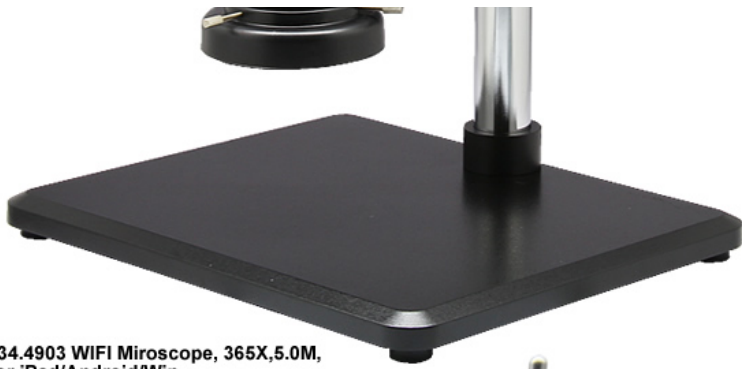

**A34.4903 WIFI Microscope, 365X,5.0M,
For iPad/Android/Win**