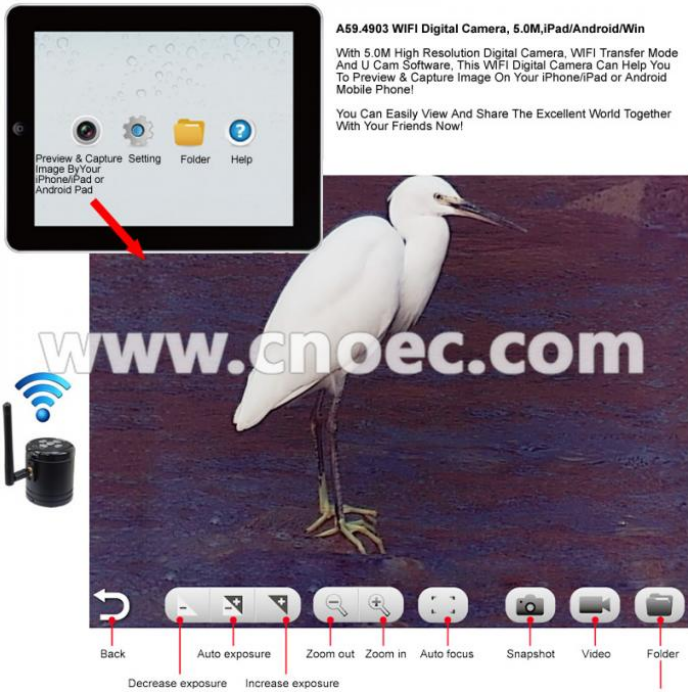

www.cnoec.com

A59.4903 WIFI Digital Camera, 5.0M,iPad/Android/Win

A59.4903 WIFI Digital Camera, 5.0M,iPad/Android/Win

A59.4903 WIFI Digital Camera, 5.0M,iPad/Android/Win  
With 5.0M High Resolution Digital Camera + WIFI Transfer Mode

Mini USB Port

www.cnoec.com

A59.4903 WIFI Digital Camera, 5.0M, iPad/Android/Win

www.cnoec.com

A34.4903 WIFI Microscope, Consist of  
A59.4903 WIFI Digital Camera + A21.0902 Mono Video Microscope

**Opto-Edu (Beijing) Co., Ltd.**