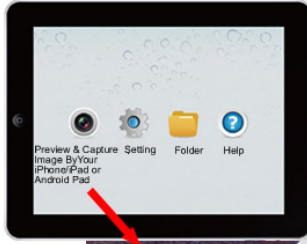

**A59.4903 WIFI Digital Camera, 5.0M, iPad/Android/Win**

With 5.0M High Resolution Digital Camera,  
WIFI Transfer Mode And U Cam Software,  
This WIFI Digital Camera Can Help You To  
Preview & Capture Image On Your iPhone,  
iPad or Android Mobile Phone!

You Can Easily View And Share The  
Excellent World Together With Your

Friends Now!

Mini USB Port

www.cnoec.com

www.cnoec.com

Back Auto exposure Zoom out Zoom in Auto focus Snapshot Video Folder  
Decrease exposure Increase exposure