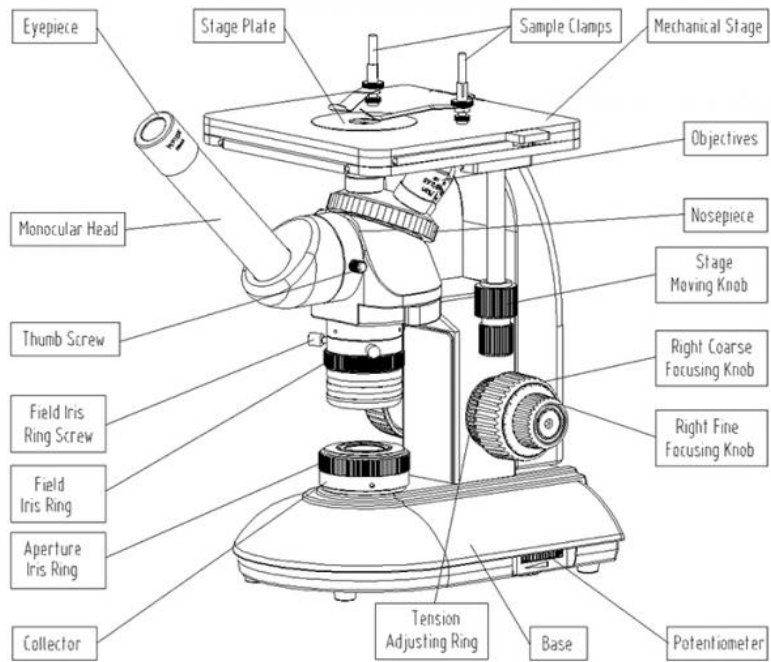

Eyepiece Micrometer + Stage Micrometer For Measuring Function Optional

Items	A13.2602 Inverted Metallurgical Microscope Specification	-A	-B	Cata. No.
Head	Monocular Head Inclined 45°, Rotatable 360°	●		A53.2631-M
	Seidentopf Binocular Head Inclined 45°, Rotatable 360°, Interpupillary Distance 48-75mm		●	A53.2631-B
Eyepiece	WF10x/18mm	●	●●	A51.2602-1018
	WF10x/18mm With Micrometer X-0.1mm*180 Div / Y-Single Line, Diopter Adjustable	○	○	A51.2605-1018D
Nosepiece	Quadruple	●	●	A54.2610-N704R
Metallurgical LWD Infinity Plan Objectives	LPL 5x/0.13, W.D.=16.04mm	●	●	A5M.2633-5
	LPL10x/0.25, W.D.=18.48mm	●	●	A5M.263310
	LPL 20x/0.40, W.D.=8.35mm	○	○	A5M.2633-20
	LPL 50x/0.70, W.D.=1.95mm	●	●	A5M.2633-50
	LPL 80x/0.80, W.D.=0.85mm	○	○	A5M.2633-80
	LPL 100x/0.90(Dry), W.D.=1.00mm	○	○	A5M.2633-100
Working Stage	Stage Size 180x180mm, Travel Range 30x30mm, Round Plate Size Dia.110mm	●	●	A54.2601-MP100
	Round Plate With Oval Hole	○	○	A54.2601-MD400

A13.2602-B

A13.2602-A General Layout Diagram

A13.2602 Inverted Metallurgical Microscope Size(mm)

Product Accessories

A51.2602-1018
WF10x/18mm

A56.2616
Filter: Blue, Green, Grey

A54.2610-N704R
Quadruple

A5M.2633
Metallurgical LWD Infinity Plan Objectives

A54.2601-MD400
Round Plate With Oval Hole

A54.2601-MP100
Working Stage Size 180x180mm

A58.2001-901
Division 0.01mm Micrometer

A58.2002
Eyepiece Micrometer For Measuring Function

Opto-Edu (Beijing) Co., Ltd.