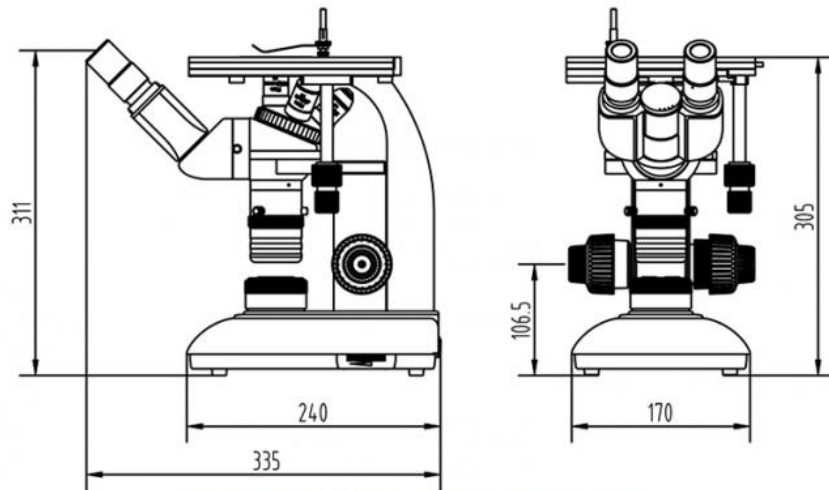

Eyepiece Micrometer + Stage Micrometer For Measuring Function Optional

Items	A13.2602 Inverted Metallurgical Microscope Specification	-A	-B	Cata. No.
Head	Monocular Head Inclined 45°, Rotatable 360°	●		A53.2631-M
	Seidentopf Binocular Head Inclined 45°, Rotatable 360°, Interpupillary Distance 48-75mm		●	A53.2631-B
Eyepiece	WF10x/18mm	●	●●	A51.2602-1018
	WF10x/18mm With Micrometer X-0.1mm*180 Div / Y-Single Line, Diopter Adjustable	○	○	A51.2605-1018D
Nosepiece	Quadruple	●	●	A54.2610-N704R
Metallurgical LWD Infinity Plan Objectives	LPL 5x/0.13, W.D.=16.04mm	●	●	A5M.2633-5
	LPL10x/0.25, W.D.=18.48mm	●	●	A5M.263310
	LPL 20x/0.40, W.D.=8.35mm	○	○	A5M.2633-20
	LPL 50x/0.70, W.D.=1.95mm	●	●	A5M.2633-50
	LPL 80x/0.80, W.D.=0.85mm	○	○	A5M.2633-80
	LPL 100x/0.90(Dry), W.D.=1.00mm	○	○	A5M.2633-100
Working Stage	Stage Size 180x180mm, Travel Range 30x30mm, Round Plate Size Dia.110mm	●	●	A54.2601-MP100
	Round Plate With Oval Hole	○	○	A54.2601-MD400

A13.2602-B

A13.2602-A General Layout Diagram

A13.2602 Inverted Metallurgical Microscope Size(mm)

Product Accessories

A51.2602-1018
WF10x/18mm

A56.2616
Filter: Blue, Green, Grey

A54.2610-N704R
Quadruple

A5M.2633
Metallurgical LWD Infinity Plan Objectives