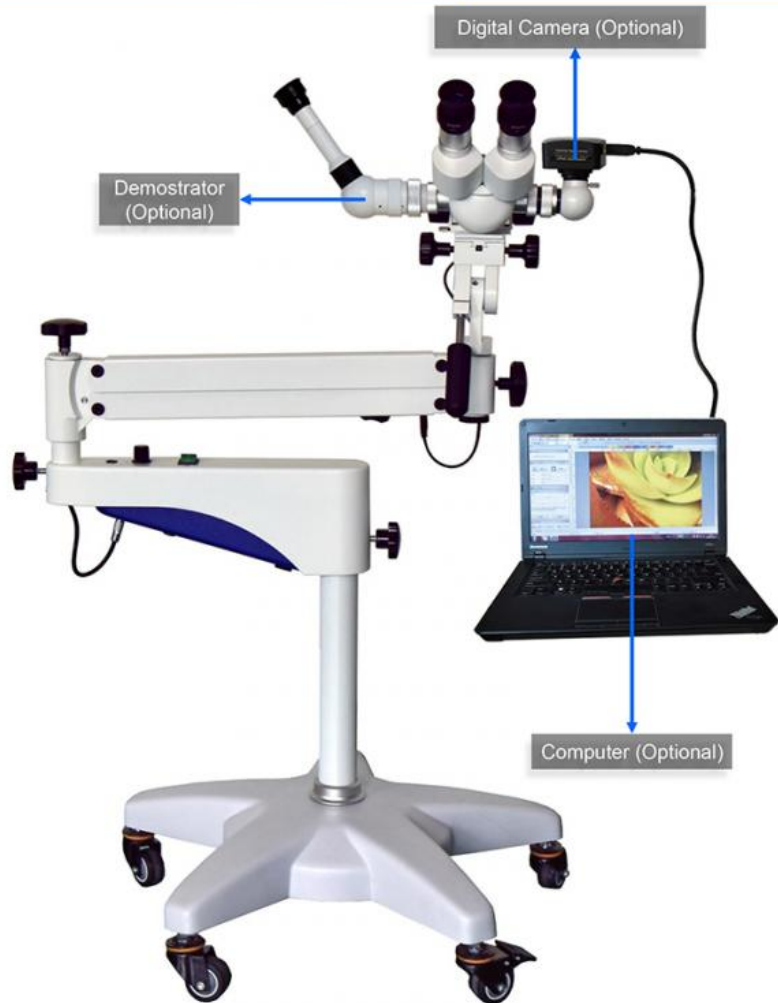

Product Specification

- Observation Angle: 45° Tilted Binocular Observation Unit
- Eyepiece: 10x
- Interpupillary Distance: 50mm-80mm
- Diopter: $\pm 5D$
- Objective Focal Length: F=300mm (M58x0.75mm)
- Magnification Changer: 0.4x-2.75x
- Total Magnification: 2.4x-16x
- Linear Field: 80mm-13mm
- Fine Focusing Distance: 20mm
- Floor Stand & Arm: Universal Stand,
- Highlight: **Binocular Edan Colposcope,
Continuous Zoom Edan Colposcope,
2.75x Edan Colposcope**

Product Description

A43.1904 OPTO EDU Binocular Edan Colposcope Continuous Zoom 0.4x-2.75x

Table Of Specification For A43.1904 Series Colposcope

Observation Angle	45° Tilted Binocular Observation Unit
Eyepiece	10x
Interpupillary Distance	50mm-80mm
Diopter	±5D
Objective Focal Length	F=300mm (M58x0.75mm)
Magnification Changer	0.4x-2.75x
Total Magnification	2.4x-16x
Linear Field	80mm-13mm
Beam Splitter	Included, 50:50
Video Camera Adapter	C-mount Included, For 1/3" Digital Camera
Fine Focusing Distance	20mm
Illumination System	Coaxial Illumination, 10W LED, Brightness Adjustable, Illumination>30000lx
Power Supply	Power Supply Input: AC110~240V, 50/60Hz, With Power Supply Adapter Output DC12V3A, 36W,
Filter	Built-in Green And Blue Filters
Floor Stand & Arm	Universal Stand, Balancing Arm With Counterweight & Lock Short Column Fitted On Five-star Base With Casters
Optional Accessories	Demonstrator, Camera (A59.4910, A59.4231), SLR Camera Adapter, Monitor, Objective (F=230mm & F=280mm)

OPTO-EDU (BEIJING) CO., LTD.

OPTO-EDU

F-1501 Wanda Plaza, No.18 Shijingshan Road, Beijing 100043, China
Tel:+8610 88696020 Fax:+8610 88696085

A43.1904

Colposcope, Continuous Zoom 0.4x-2.75x, Universal Stand

A43.1904 Optional Accessories

OPTO-EDU

A43.1904 With Different Digital Camera (Optional) + Monitor/Computer (Optional)

A43.1904

Binocular Head 45° Tilted, IPD50-80mm, Diopter ±5D, Eyepiece WF16x, Continuous Zoom 0.4x~2.75x, Objective F=300mm